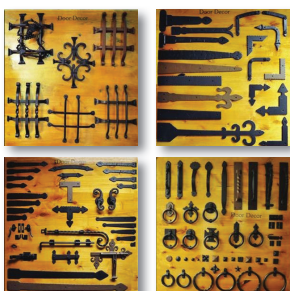

Decorative Overlay Board Options

nominal sizes	net sizes	
1 x 2	¾" x 1½"	
1 x 3	¾" x 2½"	
1 x 4	¾" x 3½"	
1 x 6	¾" x 5½"	
1 x 8	¾" x 7¼"	
1 x 10	¾" x 9¼"	
1 x 12	¾" x 11¼"	

Made from the patented TEC™ process, MiraTEC® Treated Exterior Composite trim combines the eye-catching beauty of cedar with the long-lasting performance of an engineered product. Because it is not hardboard, MiraTEC® trim will not delaminate, is moisture, rot and termite resistant, and is backed by a 50-year limited warranty.

Window Configurations

Glass Options

Decorative Hardware

Adding decorative hardware to your custom garage door can enhance the overall look of the garage door, as well as the residence. We have a large amount of designs and colors to choose from which enables you to add your personal touch to each door.