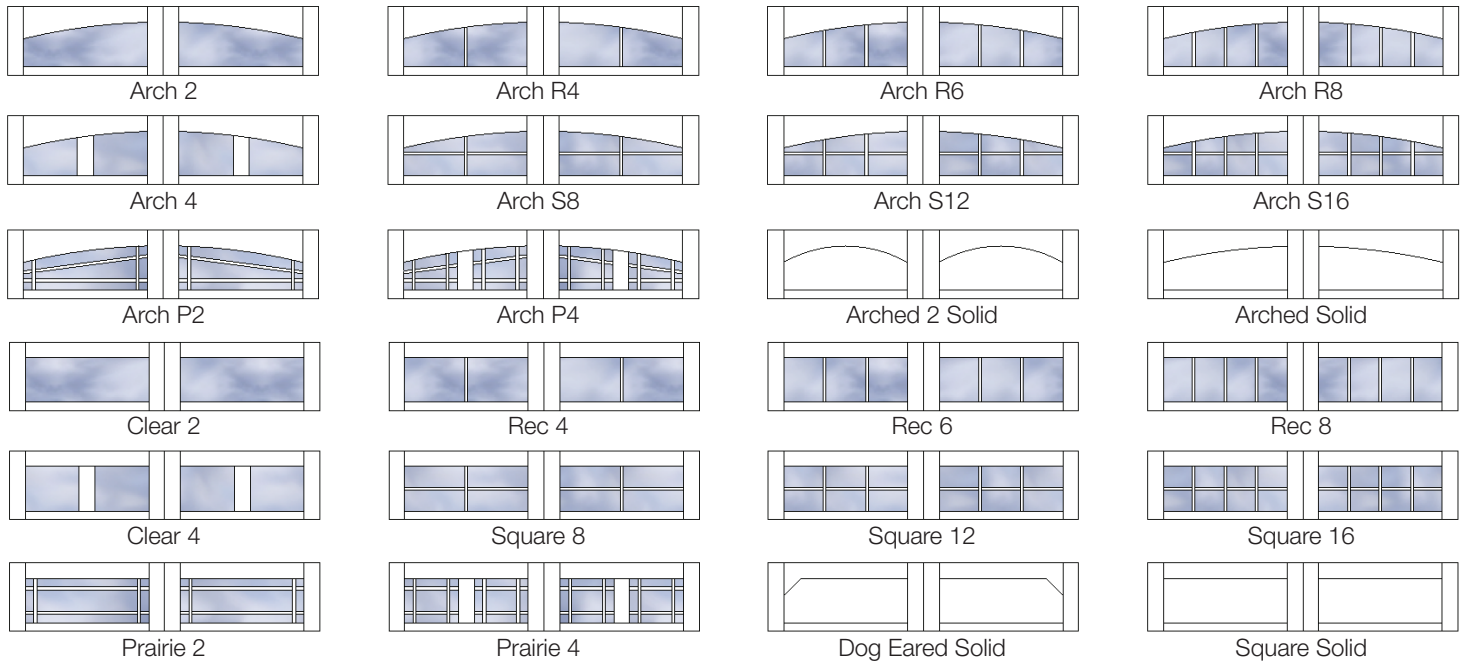

Window Configurations