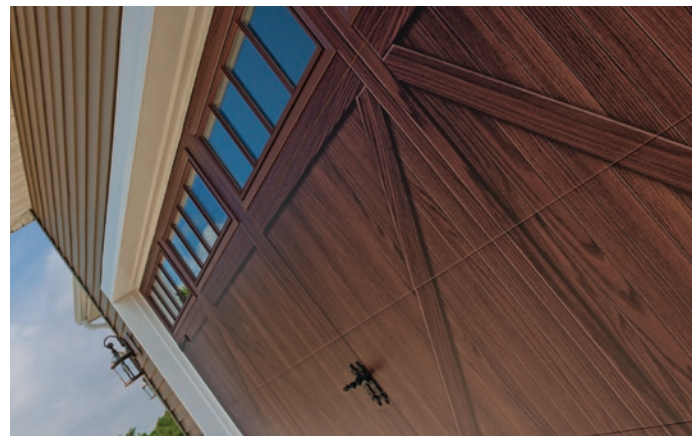

Flush Carriage House 5217-D33 shown in dark oak with optional plain glass and madison window inserts delivers the image of a carriage house overlay garage door on a completely flat surface. Add wrought iron hardware to complete the look.