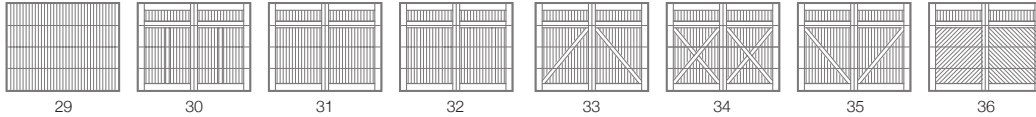

SECTIONS
Limited Lifetime

SPRINGS
3 Years

HARDWARE
6 Years

5217 FLUSH CARRIAGE HOUSE DESIGNS

WINDOW INSERTS

Short Raised Panel

2-4 Piece Sunburst

8 Piece Sunburst