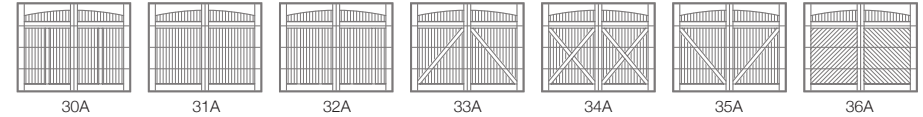

SECTIONS
Limited Lifetime

SPRINGS
3 Years

HARDWARE
6 Years

5217 FLUSH CARRIAGE HOUSE DESIGNS

WINDOW INSERTS

Short Raised Panel

2-4 Piece Sunburst

8 Piece Sunburst