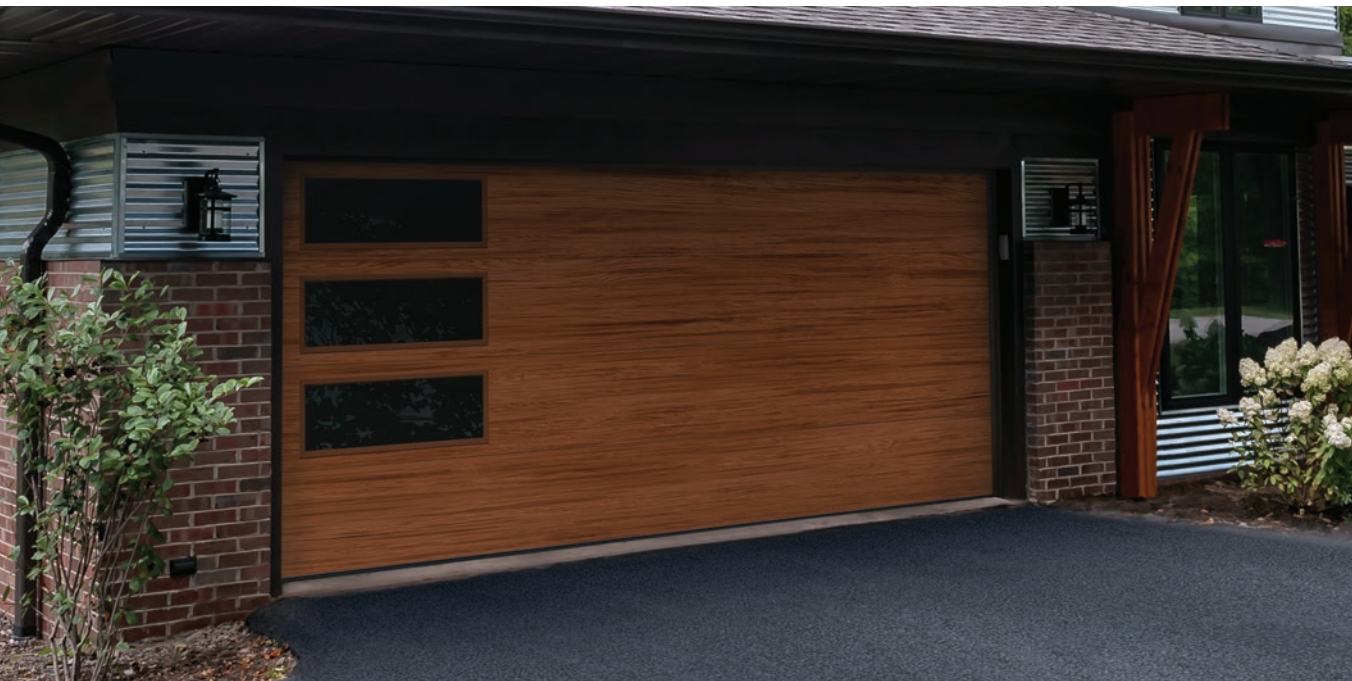

Skyline Flush 2157 shown in cedar accents woodtones with optional left stacked windows and tinted glass.