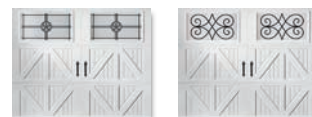

AMERICANA (V57) JARDIN (V75)