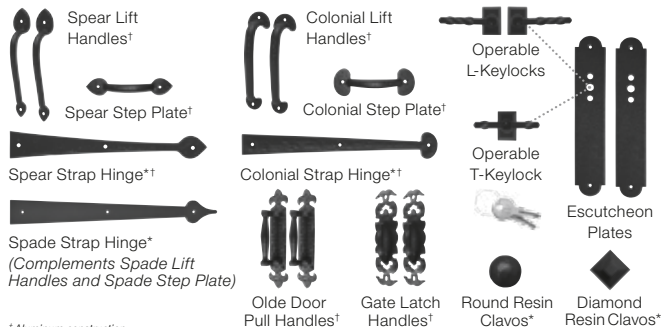

OPTIONAL

[†] Aluminum construction.
[*] Door may not open properly if installed near the top depending on opening dimensions and lift type. See your Clopay Dealer for more details.

A FOCUS ON green.

Clopay is committed to designing, manufacturing and distributing garage doors that enhance the beauty, safety and value of your home while minimizing the impact on the environment.

The Gallery® Collection three-layer construction helps conserve natural resources by providing a durable, reliable, low-maintenance, energy efficient door. Long-lasting steel doors and hardware are impervious to moisture and will not rot, warp or crack, and the steel used in Clopay's doors is made from over 75% recycled content. All Clopay doors are made in the U.S., minimizing shipping, damage and handling.

For more details on Clopay's green practices visit clopaydoor.com/green