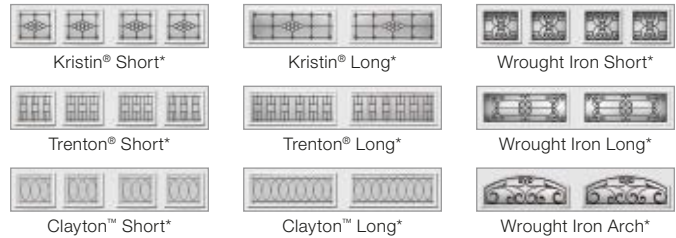

ACRYLIC

Acrylic windows require special cleaning. Never use products that contain ammonia or petroleum products to clean acrylic. Please visit clopaydoor.com/acrylic for complete details.

*Complements Clopay Entry Door glass.

Long and short windows may be used in any Gallery® 3-layer model. Double strength glass is standard. Optional obscure, 3/4" insulated and 3/4" insulated obscure glass are available on all Gallery® 3-layer models, Wrought Iron and decorative grilles.

Windows are available single pane or insulated in clear, frosted, seeded and rain designs. Clear acrylic also available.