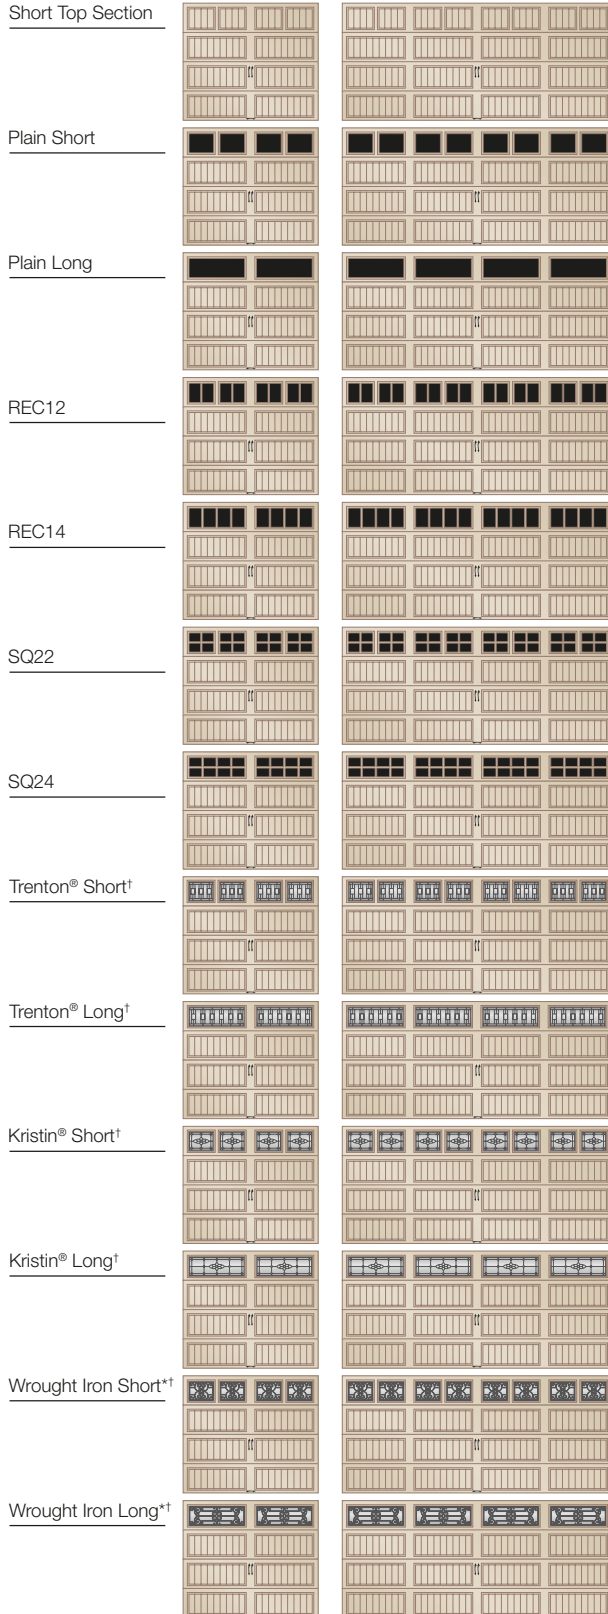

LONG PANEL WINDOW DESIGNS AND TOP SECTION OPTIONS

MODELS
GD1LP, GD1LU,
GD2LP AND GD2LU

*Acrylic

†Complements Clopay Entry Door glass.

Note: Due to stile width restrictions, some odd size door widths may allow only for the installation of a single handle. See your Clopay Dealer for details.