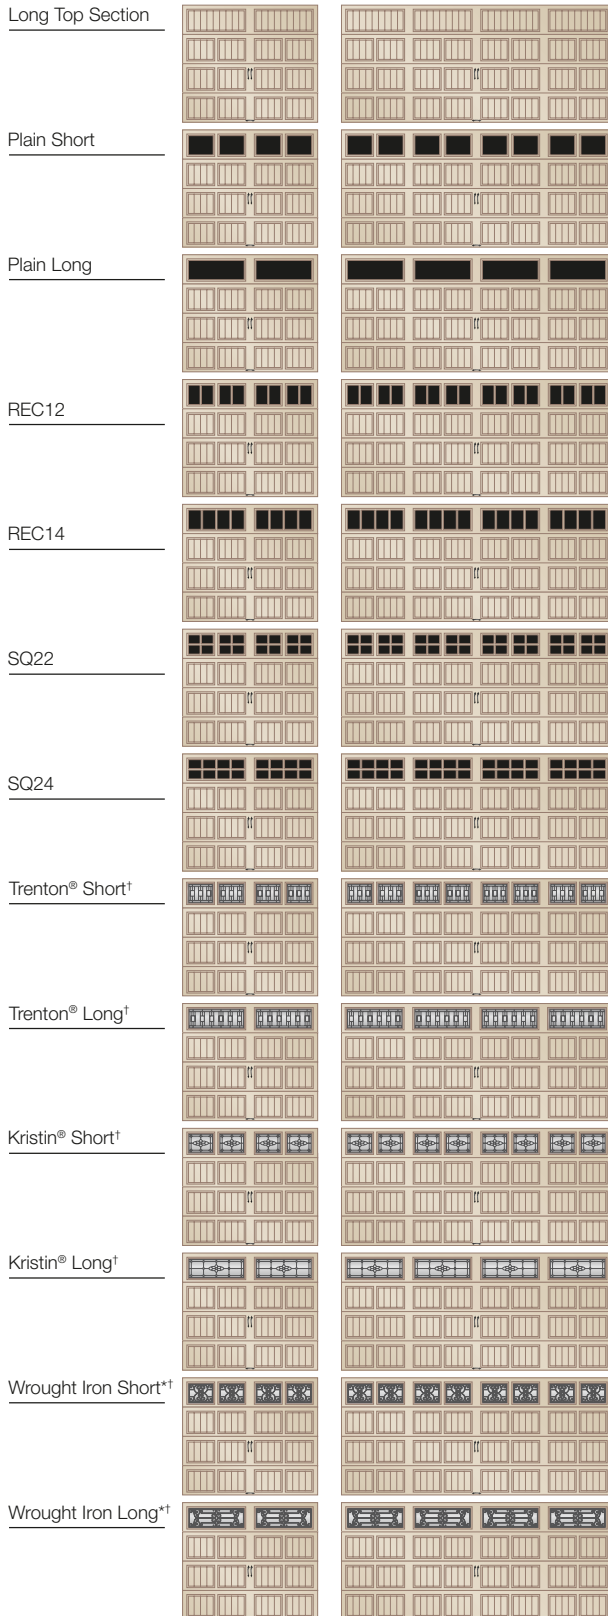

# SHORT PANEL WINDOW DESIGNS AND TOP SECTION OPTIONS

MODELS  
GD1SP, GD1SU,  
GD2SP AND GD2SU

\*Acrylic

†Complements Clopay Entry Door glass.

Note: Due to stile width restrictions, some odd size door widths may allow only for the installation of a single handle. See your Clopay Dealer for details.