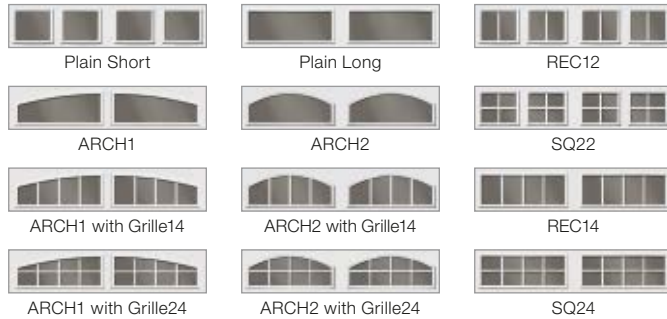

Windows

GLASS