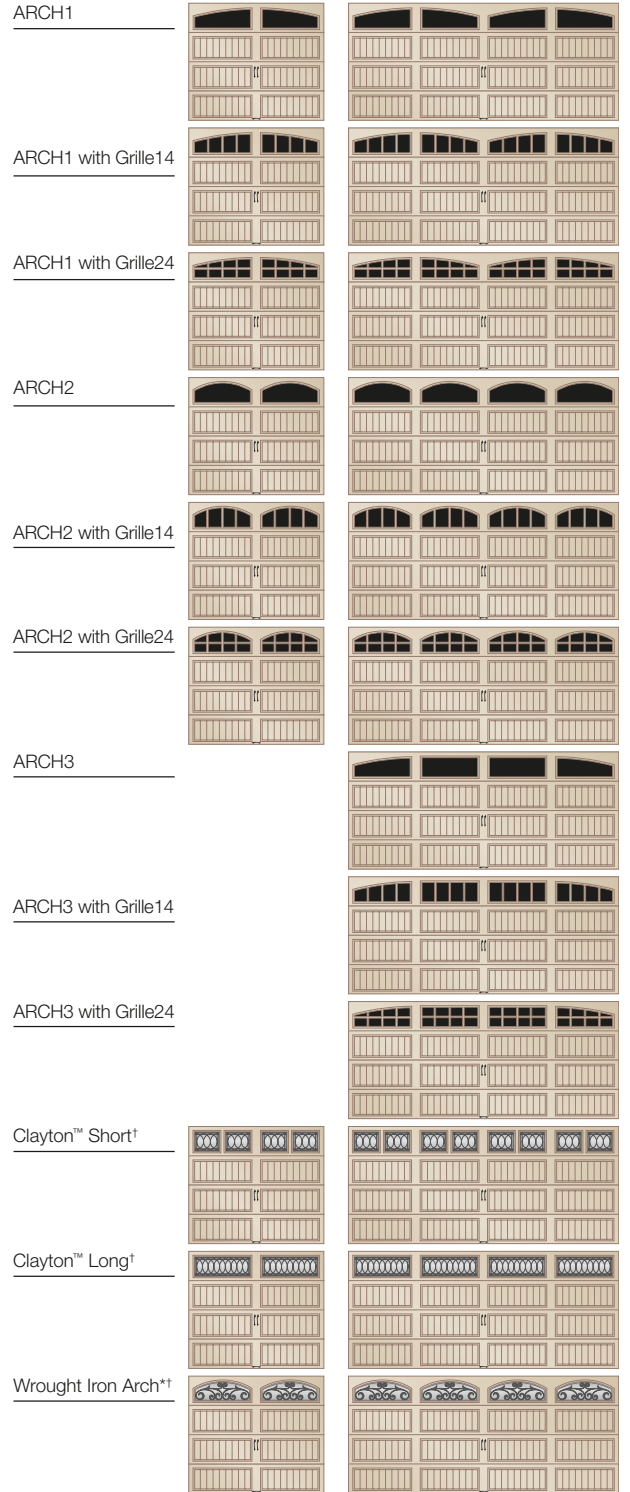

# SHORT PANEL WINDOW DESIGNS AND TOP SECTION OPTIONS

MODELS  
GD1SP, GD1SU,  
GD2SP AND GD2SU

\*Acrylic

†Complements Clopay Entry Door glass.

Note: Due to stile width restrictions, some odd size door widths may allow only for the installation of a single handle. See your Clopay Dealer for details.

# LONG PANEL WINDOW DESIGNS AND TOP SECTION OPTIONS

MODELS  
GD1LP, GD1LU,  
GD2LP AND GD2LU

\*Acrylic

†Complements Clopay Entry Door glass.

Note: Due to stile width restrictions, some odd size door widths may allow only for the installation of a single handle. See your Clopay Dealer for details.