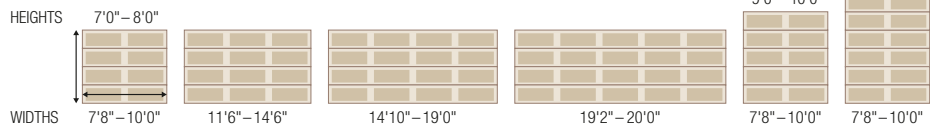

LONG PANEL WINDOW DESIGNS AND TOP SECTION OPTIONS

MODELS
GD1LP, GD1LU,
GD2LP AND GD2LU

*Acrylic

†Complements Clopay Entry Door glass.

Note: Due to stile width restrictions, some odd size door widths may allow only for the installation of a single handle. See your Clopay Dealer for details.