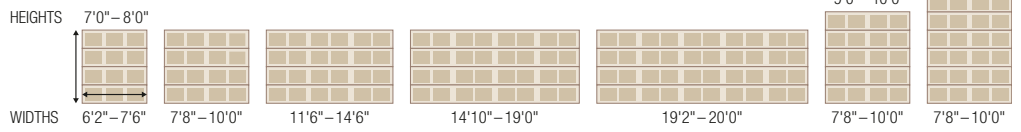

SHORT PANEL WINDOW DESIGNS AND TOP SECTION OPTIONS

MODELS
GD1SP, GD1SU,
GD2SP AND GD2SU

*Acrylic

†Complements Clopay Entry Door glass.

Note: Due to stile width restrictions, some odd size door widths may allow only for the installation of a single handle. See your Clopay Dealer for details.