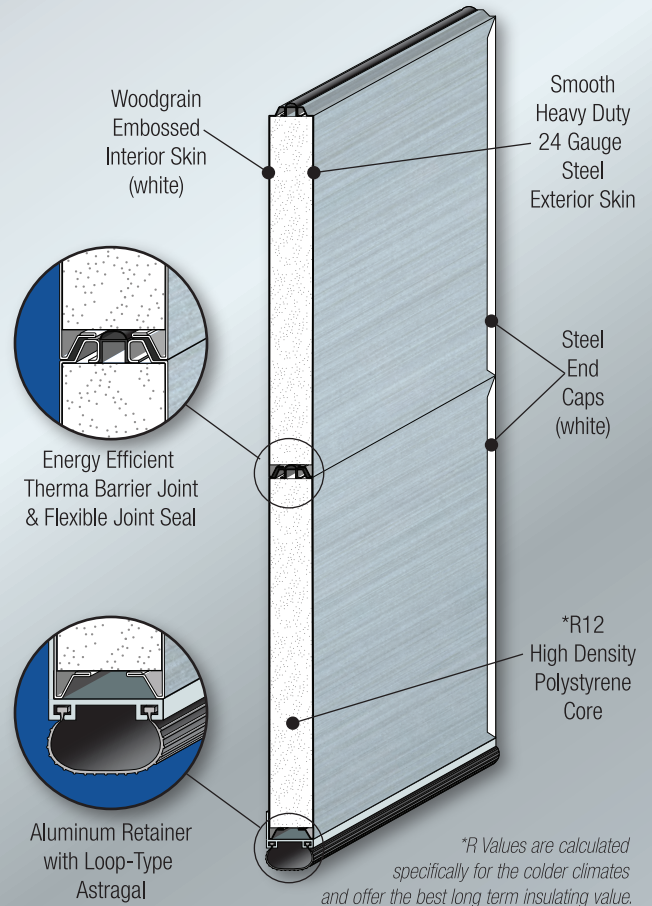

MODERN TECH™

Our new Modern Tech is made using hot dipped galvanized prefinished steel skins. 24 gauge smooth exterior skins and wood grain embossed interior skins are sandwiched with a high-density (EPS) polystyrene core. They are pressure laminated together using Urethane adhesive, a method of construction that is unparalleled in strength. This type of construction forms a natural thermal barrier between front and back of door. 20 gauge steel backer plates are toggle locked to the inside of the back skin prior to assembly for attaching door hardware. Flexible seal is added at section joints to minimize air infiltration. 18 gauge end caps (white) are secured to each end of the door sections.

Doors are available in any width up to 20 ft. in one inch increments and heights up to 14 ft. using 24", 21" and 18" high door sections.

Doors come standard with standard lift torsion hardware, 10,000 cycle torsion springs and white 10 ball nylon rollers.

Low Clearance, Vertical Lift and High Lift Hardware, Extended Life Packages, Powder Coated Hardware, Inset Windows in a variety of glass types / colors and *Electric Openers* are available options.

The Modern Tech features a **Limited Lifetime Warranty**.

- Design Configurations -

Inset windows have powder coated aluminum exterior frames to match the door finish. 3 window sizes to choose from plus a wide selection of glass types and colors up to 1/2" thick in a variety of configurations. Custom configurations are also available upon request.