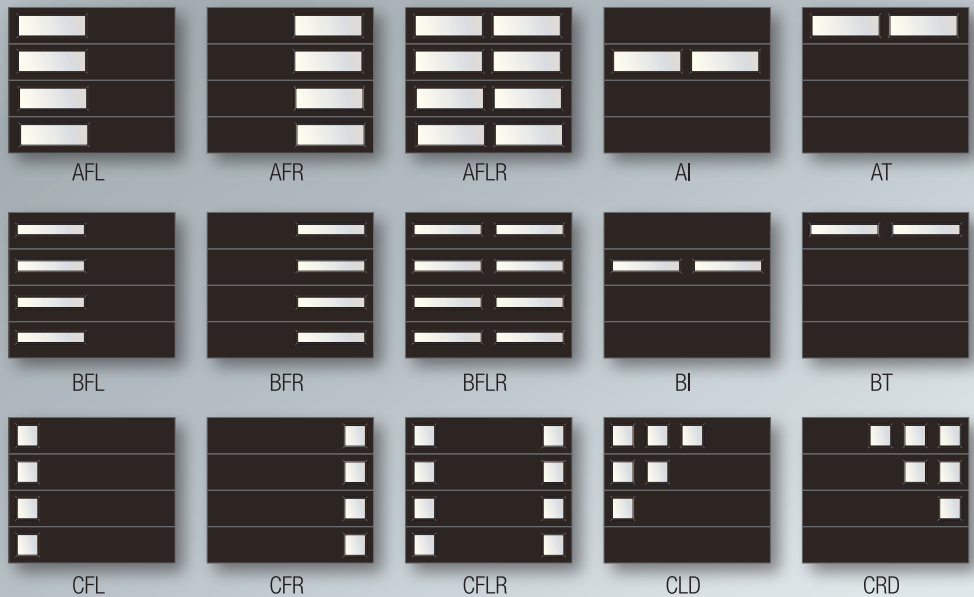

Our new Modern Tech is made using hot dipped galvanized prefinished steel skins. 24 gauge smooth exterior skins and wood grain embossed interior skins are sandwiched with a high-density (EPS) polystyrene core. They are pressure laminated together using Urethane adhesive, a method of construction that is unparalleled in strength. This type of construction forms a natural thermal barrier between front and back of door. 20 gauge steel backer plates are toggle locked to the inside of the back skin prior to assembly for attaching door hardware. Flexible seal is added at section joints to minimize air infiltration. 18 gauge end caps (white) are secured to each end of the door sections.

Doors are available in any width up to 20 ft. in one inch increments and heights up to 14 ft. using 24", 21" and 18" high door sections.

Doors come standard with standard lift torsion hardware, 10,000 cycle torsion springs and white 10 ball nylon rollers.

Low Clearance, Vertical Lift and High Lift Hardware, Extended Life Packages, Powder Coated Hardware, Inset Windows in a variety of glass types / colors and *Electric Openers* are available options.

The Modern Tech features a **Limited Lifetime Warranty**.

- Design Configurations -

Inset windows have powder coated aluminum exterior frames to match the door finish. 3 window sizes to choose from plus a wide selection of glass types and colors up to 1/2" thick in a variety of configurations. Custom configurations are also available upon request.